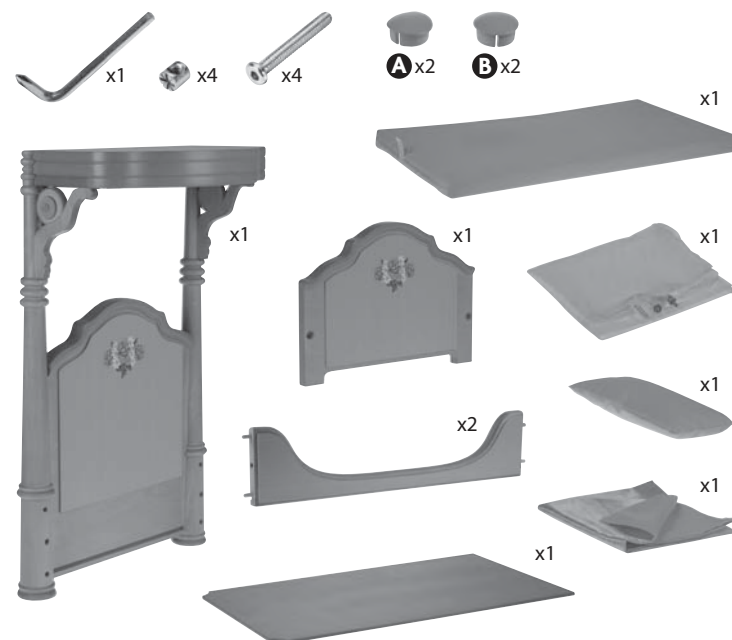

DATE: March 16, 2011
SKU NUMBER: G1499- A88A
SKU NAME: Instruction
TYPE OF APPLICATION: Printing
NOTES:
SIZE: 13.5" X 4.5" folded to 4.5" X 4.5"
MATERIAL: 128gsm BSC
COLOR: 1C + 1C (Blk)
COATING: 2/S Waterbase

FINAL ART

Components Componentes / Contenu